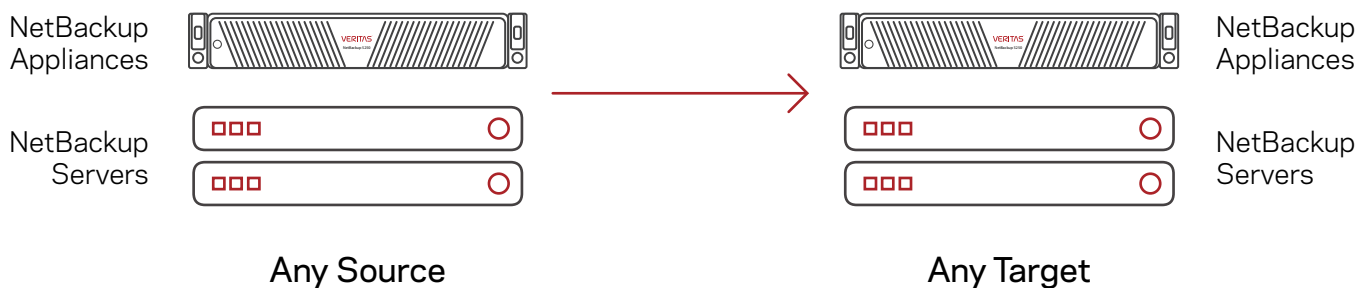

Veritas Professional Services  
Veritas NetBackup  
Remote Migration Service

Reduce risks and cost with a fast, expert installation.

**QUICKLY MIGRATE NETBACKUP SYSTEMS**

The Veritas NetBackup Remote Migration Service helps you rapidly migrate an existing Veritas NetBackup™ system to another NetBackup system. Veritas Professional Services consultants will manage all phases of planning and delivery, providing a solid foundation for a worry-free and successful migration from any NetBackup source to any target (see Figure 1).

**REALIZE FAST MIGRATION WITH EXPERT SERVICE DELIVERY**

The NetBackup Remote Migration Service is divided into Primary Server and Media Server migration options. Both options include target configuration and functional testing. The Primary Server migration service includes NetBackup Catalog migration and manipulation activities. The Media Server migration service provides required NetBackup storage configuration and a tailored demonstration of the most applicable method(s) to initiate migrations for two (2) backup images you select.

Figure 1. The Veritas NetBackup Remote Migration Service for NetBackup Appliances and Servers.

## FLEXIBLE MIGRATION OPTIONS

The NetBackup Remote Migration Service supports most migration situations, including NetBackup Appliances, Flex Appliances and bring-your-own-server platforms. Migrations between originating (source) to destination (target) systems include Primary to Primary, Media to Media and combined Primary / Media to combined Primary / Media. The Service also supports migrations that involve separating combination Primary / Media or combining Primary and Media systems. Simply choose and combine the SKUs listed below, by catalog size and server role, as needed.