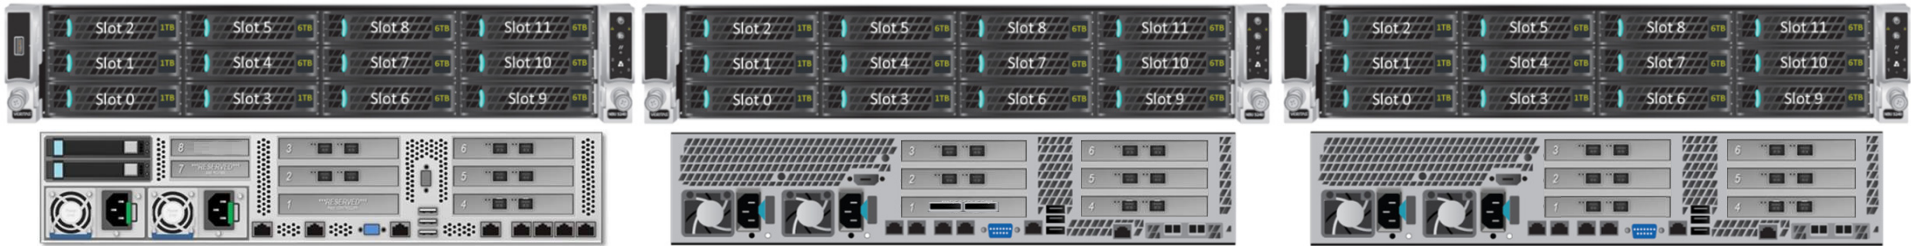

NetBackup Appliance Product Comparison

Quick Reference Card – Hardware

Veritas Education Services

Last Updated – 07.28.2016

Veritas NetBackup Appliances

**NetBackup
5240**

**NetBackup
5330**

**NetBackup
5230**

PS Modules

A B C D E F

PS Modules

A B C D E F

PS Modules

A B C D E F

Port	Description	Purpose
A	4 x 1Gb Ethernet – 5230/5330 – Left to Right: eth0 – eth3 2 x 10GB Ethernet – 5240 - Left to Right: eth4 – eth5	Ethernet Connections
B	VGA	DB-15 Port to connect a Monitor
C	Serial Port	Reserved
D	3 x USB 2.0 Ports – 5230/5330 3 x USB 3.0 Ports in back and 1 x USB 2.0 Port in front – 5240	USB Ports
E	IPMI 1Gb	VRM for IPMI
F	2 x 10Gb Ethernet – 5230/5330 – Left to Right: eth4 – eth5 4 x 1Gb Ethernet – 5240 – Left to Right: eth0 – eth3	Ethernet Connections

5330 Base Specifications

- 19-inch wide, 2U rack-mount server
- Dual Intel Xeon 3.0GHz E5-2690v processors (10 Cores per CPU) 25MB Cache
- 24 DIMM x 16 GB – 384 GB RAM
- Embedded 4 x 10/100/1000 Mbps E/N ports
- Embedded 2 x 10Gb E/N ports
- 1 x 1Gbps IPMI Management port
- 3 x USB 2.0 ports
- 2 x 3TB for OS Partition (RAID 1) Slots 0 / 1
- 2 x 3TB for Data Partition (RAID 1) 3 / 4
- 2 x 3TB Used for Hot-spares 2 / 5
- 2 x 3TB Reserved for Future 6 / 7
- 60 x 3TB disk drive capacity ~115TB
- 120 x 3TB disk drive capacity ~229TB

5240 Base Specifications

- 19-inch, 2U rack-mount server
- Dual Intel Xeon 2.4GHz E5-2630v3 processors (8 cores per CPU)
- 8 DIMM x 8 GB – 64GB RAM – Base Unit
- 16 DIMM x 8 GB – 128 GB RAM – with External Storage
- Embedded 4 x 10/100/1000 Mbps E/N ports
- Embedded 2 x 10Gb Ethernet ports
- Onboard Intel RS25SB008 RAID Controller
- 1 x 1Gbps IPMI Management port
- 3 x USB 3.0/2.0 ports
- 1 x USB 2.0 port on front panel
- 2 x 1TB OS (RAID 1) Slots 0 / 1
- 2 x 1TB Log (RAID 1) Slots 2 / 3
- 7 x 1TB/3TB/6TB Data (RAID 6) Slot 4 – Slot 10
- 1 x 1TB/3TB/6TB Data (Hot Spare) Slot 11