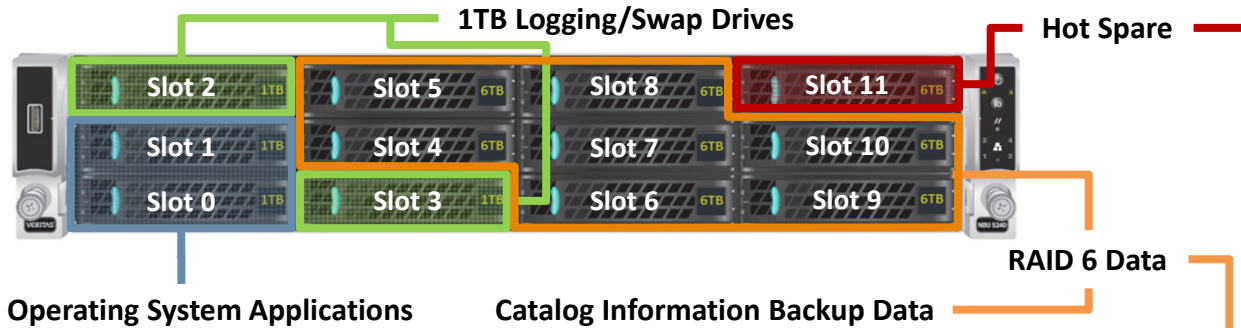

NetBackup 5240 Appliance

Quick Reference Card – Hardware

NetBackup 5240 Appliance Base Unit