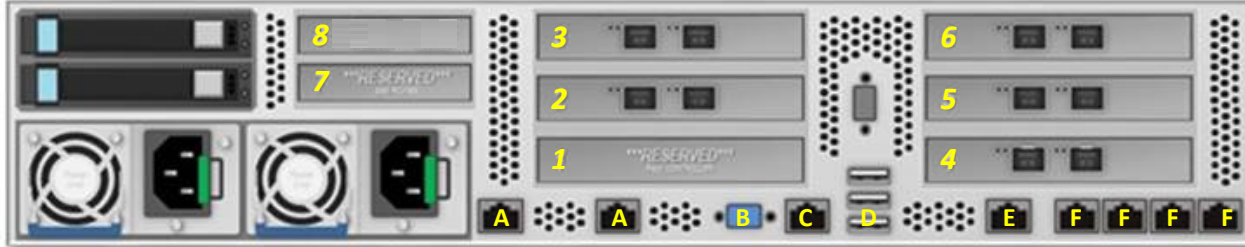

# NetBackup 5240 Appliance

Quick Reference Card – Hardware

## NetBackup 5240 Appliance Rear View – Components and Connections

Port	Description	Purpose
A	2 x 10Gb Ethernet	Left to Right: 10Gb Ethernet eth4 – eth5
B	VGA	DB-15 Port to connect a Monitor
C	Serial Port	Reserved
D	3 x USB Ports	USB 3.0/2.0 Compatible Ports
E	IPMI 100Mb/1Gb	VRM for IPMI
F	4 x 1Gb Ethernet	Left to Right: 1Gb Ethernet eth0 through eth3

## 5240 Base Specifications

- 19-inch, 2U rack-mount server
- Dual Intel Xeon 2.4GHz E5-2630v3 processors
- 8 DIMM x 8 GB – 64GB RAM – Base Unit
- 8 DIMM x 8 GB – 128GB RAM – External Storage Kit
- 8 DIMM x 8 GB – 128GB RAM – DIMM Upgrade Kit1
- 8 DIMM x 8 GB – 192GB RAM – DIMM Upgrade Kit2
- Onboard Intel RMS3CC080 RAID Controller
- Embedded 1 Gbps IPMI Management E/N ports
- Embedded 2 x 10Gb E/N ports
- 2 x 1100W power supplies
- 2 x 1TB for OS Partition (RAID 1)
- 2 x 1TB for Logging Partition (RAID 1)
- 7 x 1TB/3TB/6TB for Data Partition (RAID 6)
- 1 x Hot-spare
- 1 x USB 2.0 Port Front-mounted – 480 Mb/sec
- 3 x USB 2.0/3.0 Ports
- Environment – 50F/95F 10C/35C 8%/90% RH